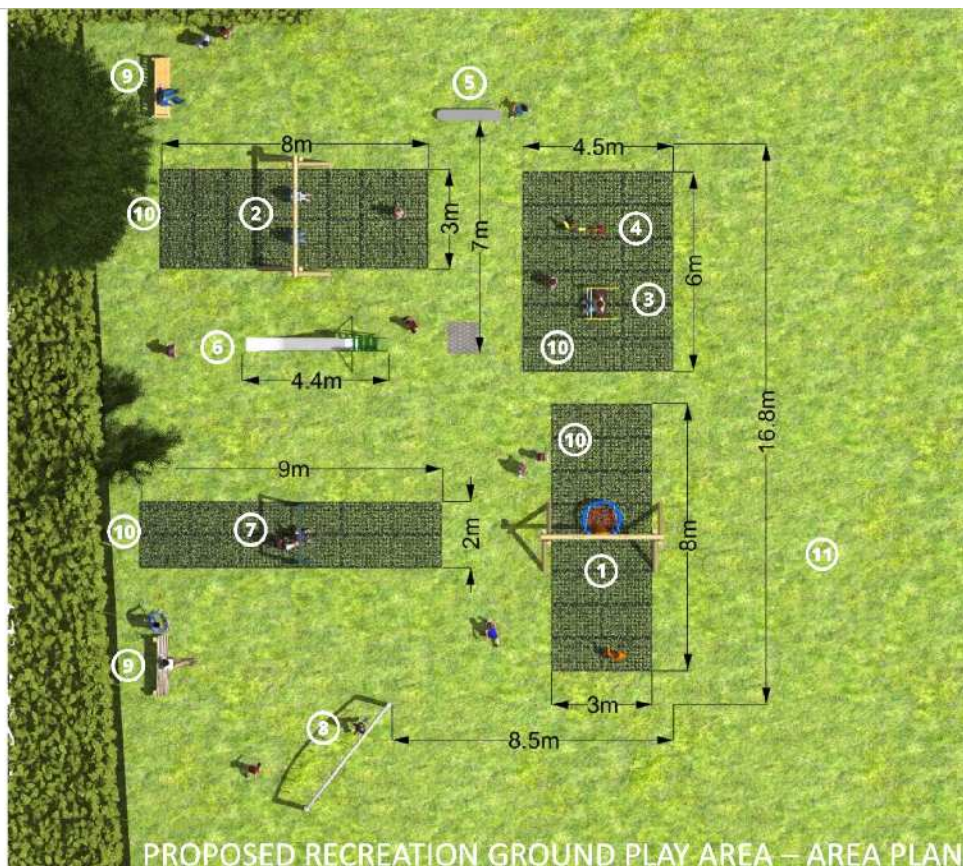

### Stedham Playground Improvement - Village Green Play Area

SIPC owns the Village Green (aka The Recreation Ground) located between The Street and The Alley in Stedham. Children's playground equipment is currently installed in the northern part of the field, as shown in the photograph below taken in August 2019. Permission from the Planning Department for the development as described in this document has already been granted

A plan view of the area, on the following page, shows positions of all the equipment, both existing and new. The plan was originally split into 3 phases but was completed in 2, as described on the following page.

## Key:

- ① Round Basket Swing
- ② Round Double Cradle Swing
- ③ Aeroplane Spring Rider
- ④ Rabbit Spring Rider
- ⑤ Existing Jelly Board
- ⑥ Existing Slide
- ⑦ Existing Single Metal Swing with New Creative Play Flat Seat (1x)
- ⑧ Existing Over Head Grips
- ⑨ Existing Bench
- ⑩ Grass Mat Surfacing
- ⑪ Existing Grass

*Village Green Play Area - General View - July 2022  
Includes new Basket Swing & Springie(Green) installed May 2022*

*Village Green Play Area - General View - July 2022*  
*Close up of 2 Springies and the Cradle swings*